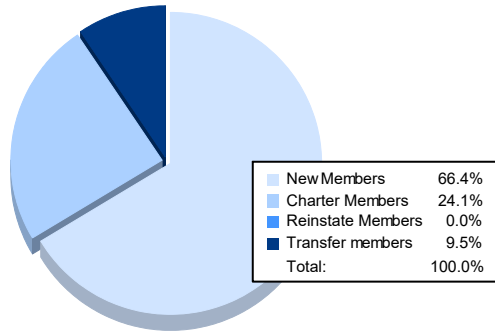

Year	New Clubs	Dropped Clubs	Gain/ Loss Clubs	New Members	Charter Members	Reinstate Members	Transfer Members	Total Member Added	Total Members Dropped	Gain/ Loss Members
2016-2017	1	2	-1	145	28	7	6	186	174	12
2017-2018	0	1	-1	119	0	9	17	145	177	-32
2018-2019	0	1	-1	69	0	4	7	80	184	-104
2019-2020	0	1	-1	94	1	6	7	108	113	-5
2020-2021	1	1	0	91	33	0	13	137	134	3
<b>Average</b>	<b>0</b>	<b>1</b>	<b>-1</b>	<b>104</b>	<b>12</b>	<b>5</b>	<b>10</b>	<b>131</b>	<b>156</b>	<b>-25</b>

### Membership Composition June 2021 Cumulative

### Gender Composition June 2021 Cumulative